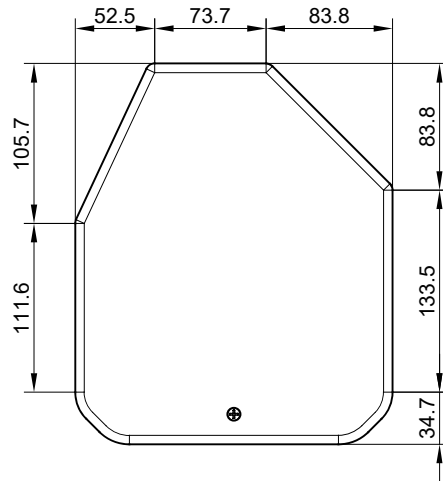

Front view

Side view

Rear view

Speakon NL4
=
Speakon NL4

Top view

Subject to technical changes. Errors and omissions excepted.

TS32K view

scale 1:5
updated on 23.02.2018