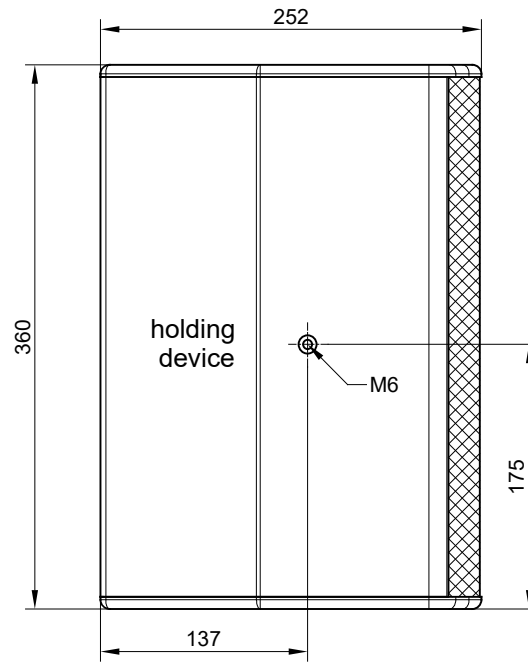

Front view

Side view

Rear view

Speakon NL4
=
Speakon NL4

Top view

Subject to technical changes. Errors and omissions excepted.

TS32K view

scale 1:5
updated on 23.02.2018