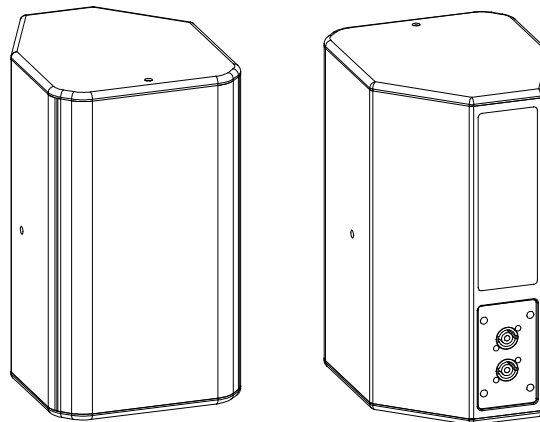

Front view

Side view

Rear view

Speakon NL4
=
Speakon NL4

Top view

Subject to technical changes. Errors and omissions excepted.

TS32K view

scale 1:5
updated on 23.02.2018