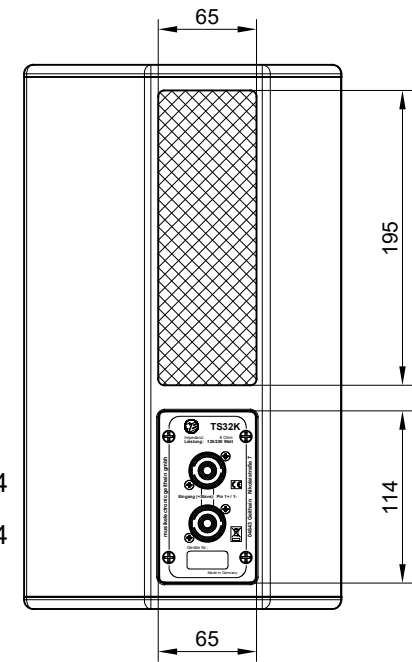

Front view

Side view

Rear view

Speakon NL4
=
Speakon NL4

Top view

Subject to technical changes. Errors and omissions excepted.

TS32K view

scale 1:5
updated on 23.02.2018